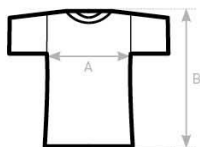

B&C INSPIRE T /MEN TM 042	XS	S	M	L	XL	2XL	3XL
A HALF CHEST	-	47	50	53	56	59	62
B BODY LENGTH FROM NECK POINT	-	70	72	74	76	78	80

B&C INSPIRE T /WOMEN TW 043	XS	S	M	L	XL	2XL	3XL
A HALF CHEST	43,5	46,5	49,5	52,5	55,5	58,5	-
B BODY LENGTH FROM NECK POINT	60	62	64	66	68	70	-